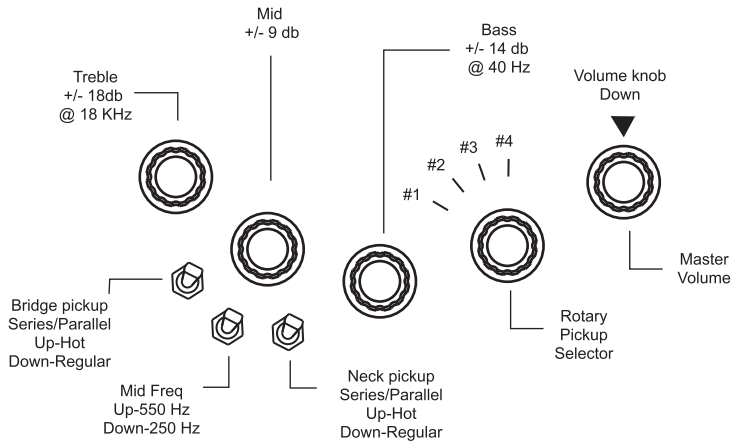

DINGWALL Z3 CONTROL GUIDE

Active

Passive

Switching Combinations

Bridge pickup Soloed

Punchy Humbucker

J-style combination

Neck pickup Soloed