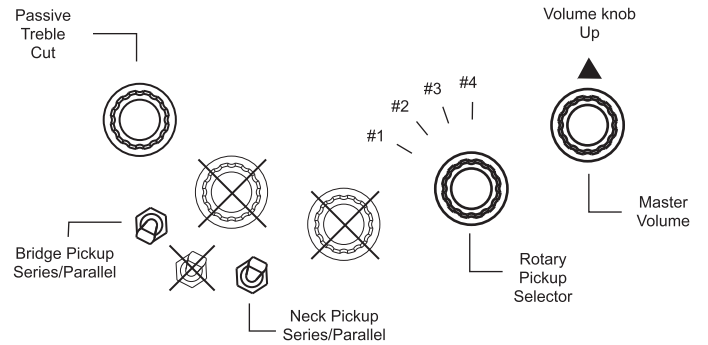

DINGWALL Z3 CONTROL GUIDE

Active

Passive

Switching Combinations

Bridge pickup Soloed

Punchy Humbucker

J-style combination

Neck pickup Soloed