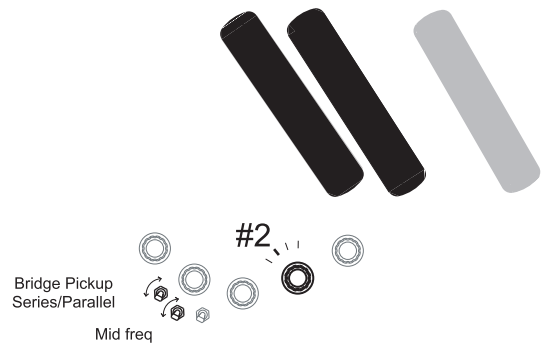

DINGWALL Z3 CONTROL GUIDE

Active

Passive

Switching Combinations

Bridge pickup Soloed

Punchy Humbucker

J-style combination

Neck pickup Soloed