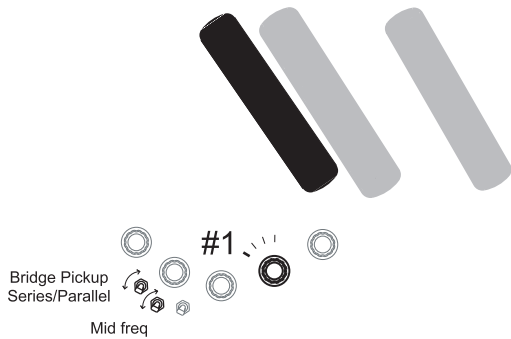

DINGWALL Z3 CONTROL GUIDE

Active

Passive

Switching Combinations

Bridge pickup Soloed

Punchy Humbucker

J-style combination

Neck pickup Soloed