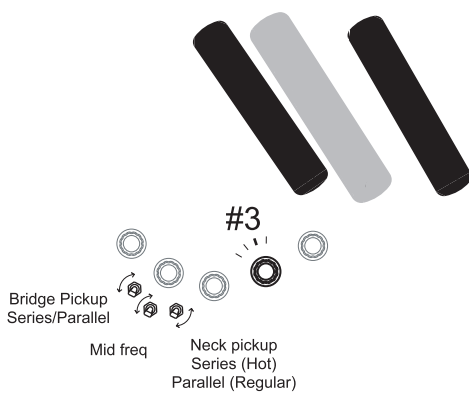

DINGWALL Z3 CONTROL GUIDE

Active

Passive

Switching Combinations

Bridge pickup Soloed

Punchy Humbucker

J-style combination

Neck pickup Soloed