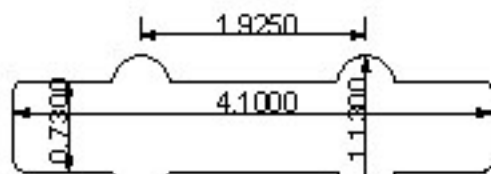

neck - NJ5F

(fits Fender and Lakland five string J basses)

bridge - NJ5F

(fits Fender and Lakland five string J basses)

bridge - NJ4, NJ4SE, NJ4SV
set - NJ5, NJ5s

neck - NJ4, NJ4SE, NJ4SV

NP4, NP5

available with DC5, FS5, BS5
(Approximately same size as EMG 40)