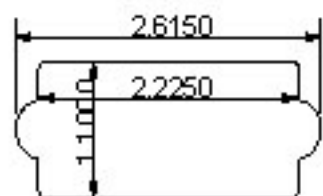

neck - NJ5F

(fits Fender and Lakland five string J basses)

bridge - NJ5F

(fits Fender and Lakland five string J basses)

bridge - NJ4, NJ4SE, NJ4SV
set - NJ5, NJ5s

neck - NJ4, NJ4SE, NJ4SV

NP4, NP5

available with DC5, FS5, BS5
(Approximately same size as EMG 40)

available with DC4, FS4, BS4
(Approximately same size as Bartolini BC)

available with DC5, FS5, BS5
(Approximately same size as Bartolini P2)

available with DC6, FS6, BS6
(Approximately same size as Bartolini P4)