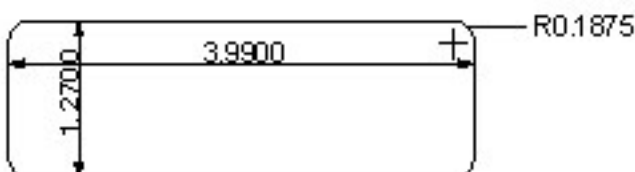

neck - NJ5F

(fits Fender and Lakland five string J basses)

bridge - NJ5F

(fits Fender and Lakland five string J basses)

bridge - NJ4, NJ4SE, NJ4SV
set - NJ5, NJ5s

neck - NJ4, NJ4SE, NJ4SV

NP4, NP5

available with DC5, FS5, BS5
(Approximately same size as EMG 40)