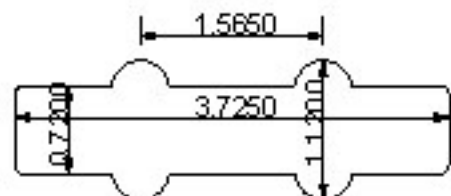

neck - NJ5F

(fits Fender and Lakland five string J basses)

bridge - NJ5F

(fits Fender and Lakland five string J basses)

bridge - NJ4, NJ4SE, NJ4SV
set - NJ5, NJ5s

neck - NJ4, NJ4SE, NJ4SV

NP4, NP5

available with DC5, FS5, BS5
(Approximately same size as EMG 40)