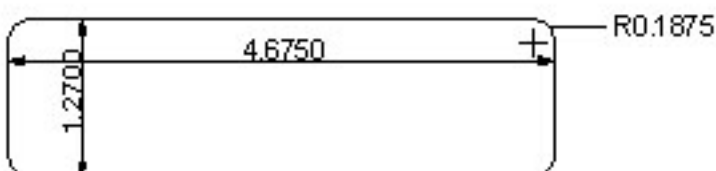

available with DC6, FS6, BS6
(Approximately same size as Bartolini P4)