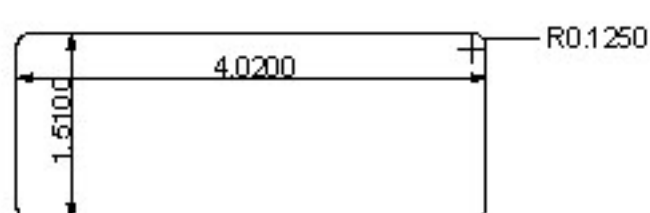

neck - NJ5F

(fits Fender and Lakland five string J basses)

bridge - NJ5F

(fits Fender and Lakland five string J basses)

bridge - NJ4, NJ4SE, NJ4SV
set - NJ5, NJ5s

neck - NJ4, NJ4SE, NJ4SV

NP4, NP5

available with DC5, FS5, BS5
(Approximately same size as EMG 40)

available with DC4, FS4, BS4
(Approximately same size as Bartolini BC)

available with DC5, FS5, BS5
(Approximately same size as Bartolini P2)

available with DC6, FS6, BS6
(Approximately same size as Bartolini P4)