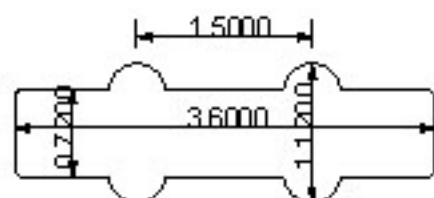

neck - NJ5F

(fits Fender and Lakland five string J basses)

bridge - NJ5F

(fits Fender and Lakland five string J basses)

bridge - NJ4, NJ4SE, NJ4SV
set - NJ5, NJ5s

neck - NJ4, NJ4SE, NJ4SV

NP4, NP5

available with DC5, FS5, BS5
(Approximately same size as EMG 40)