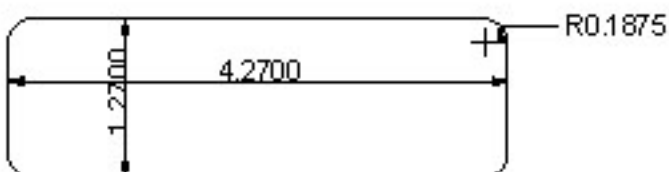

available with DC5, FS5, BS5
(Approximately same size as Bartolini P2)