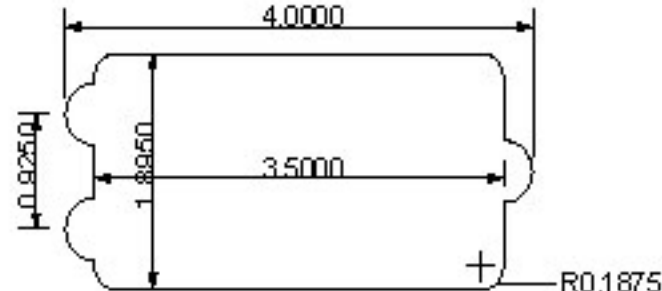

MM4.2, MM4.3, MM4.4